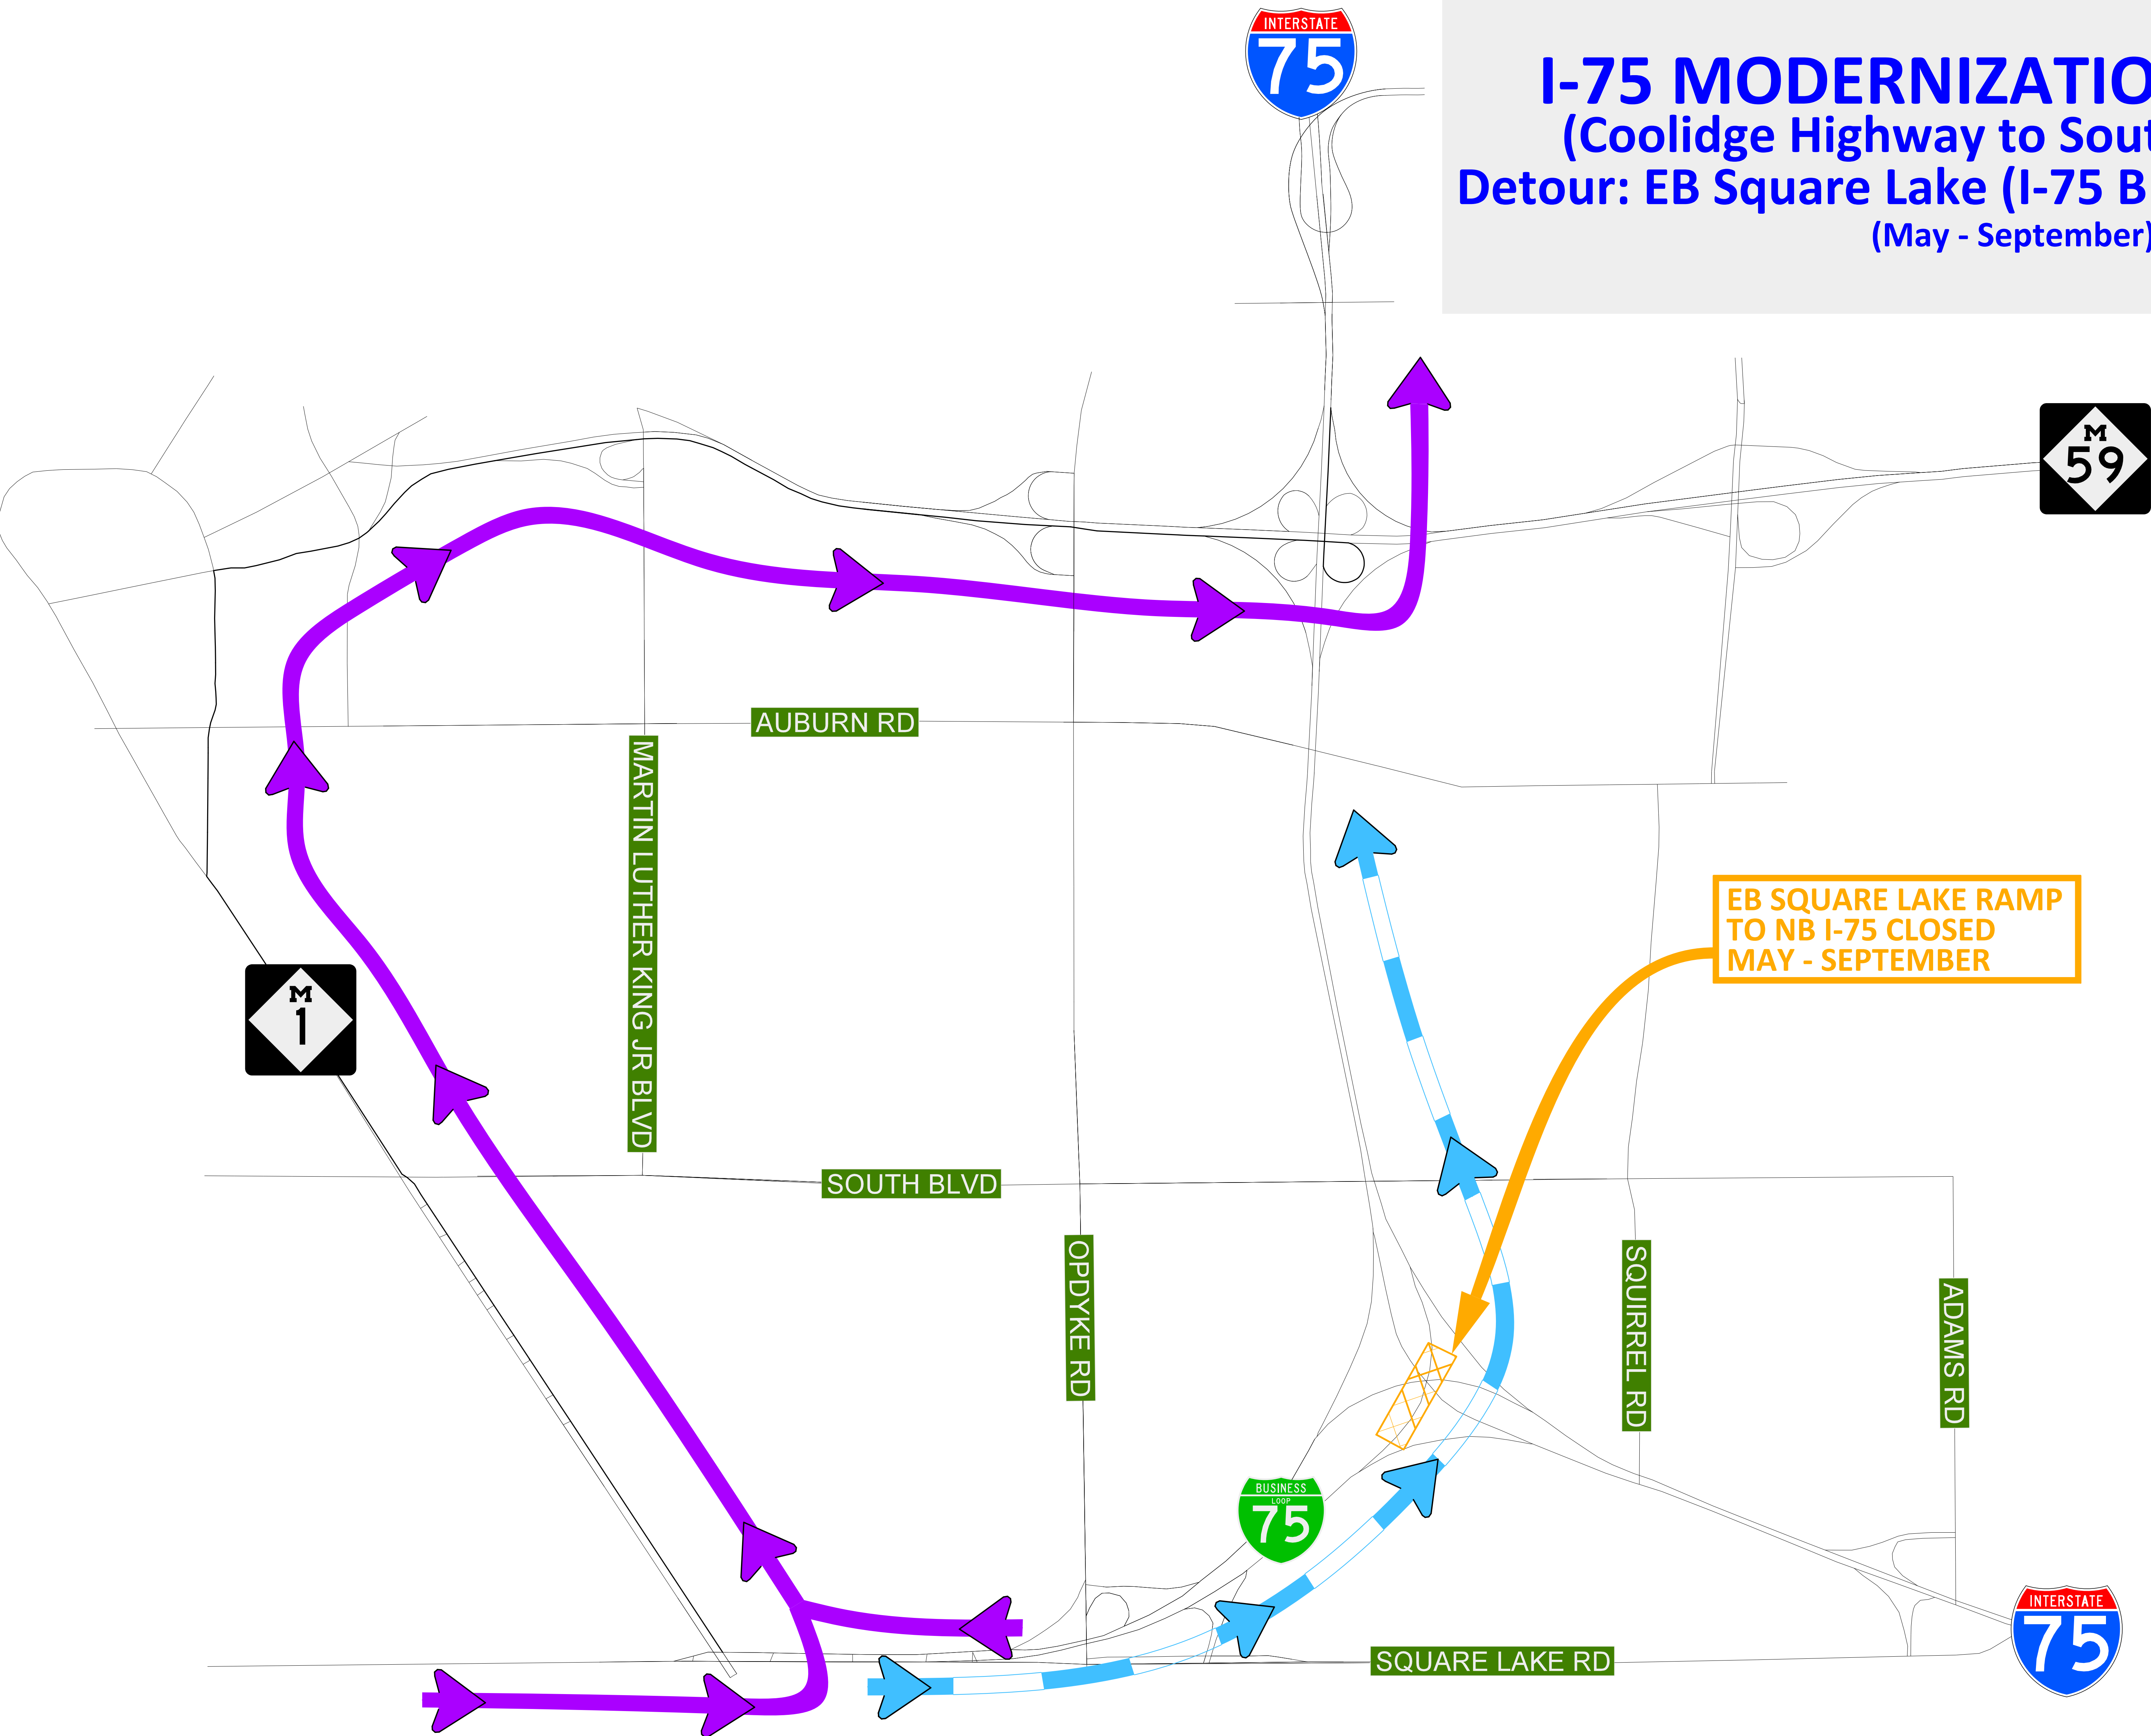

I-75 MODERNIZATION PROJECT (Coolidge Highway to South Boulevard) Detour: EB Square Lake (I-75 BL) Ramp to NB I-75 (May - September)

- LEGEND**
- RAMP DETOUR
 - EXISTING TRAFFIC FLOW